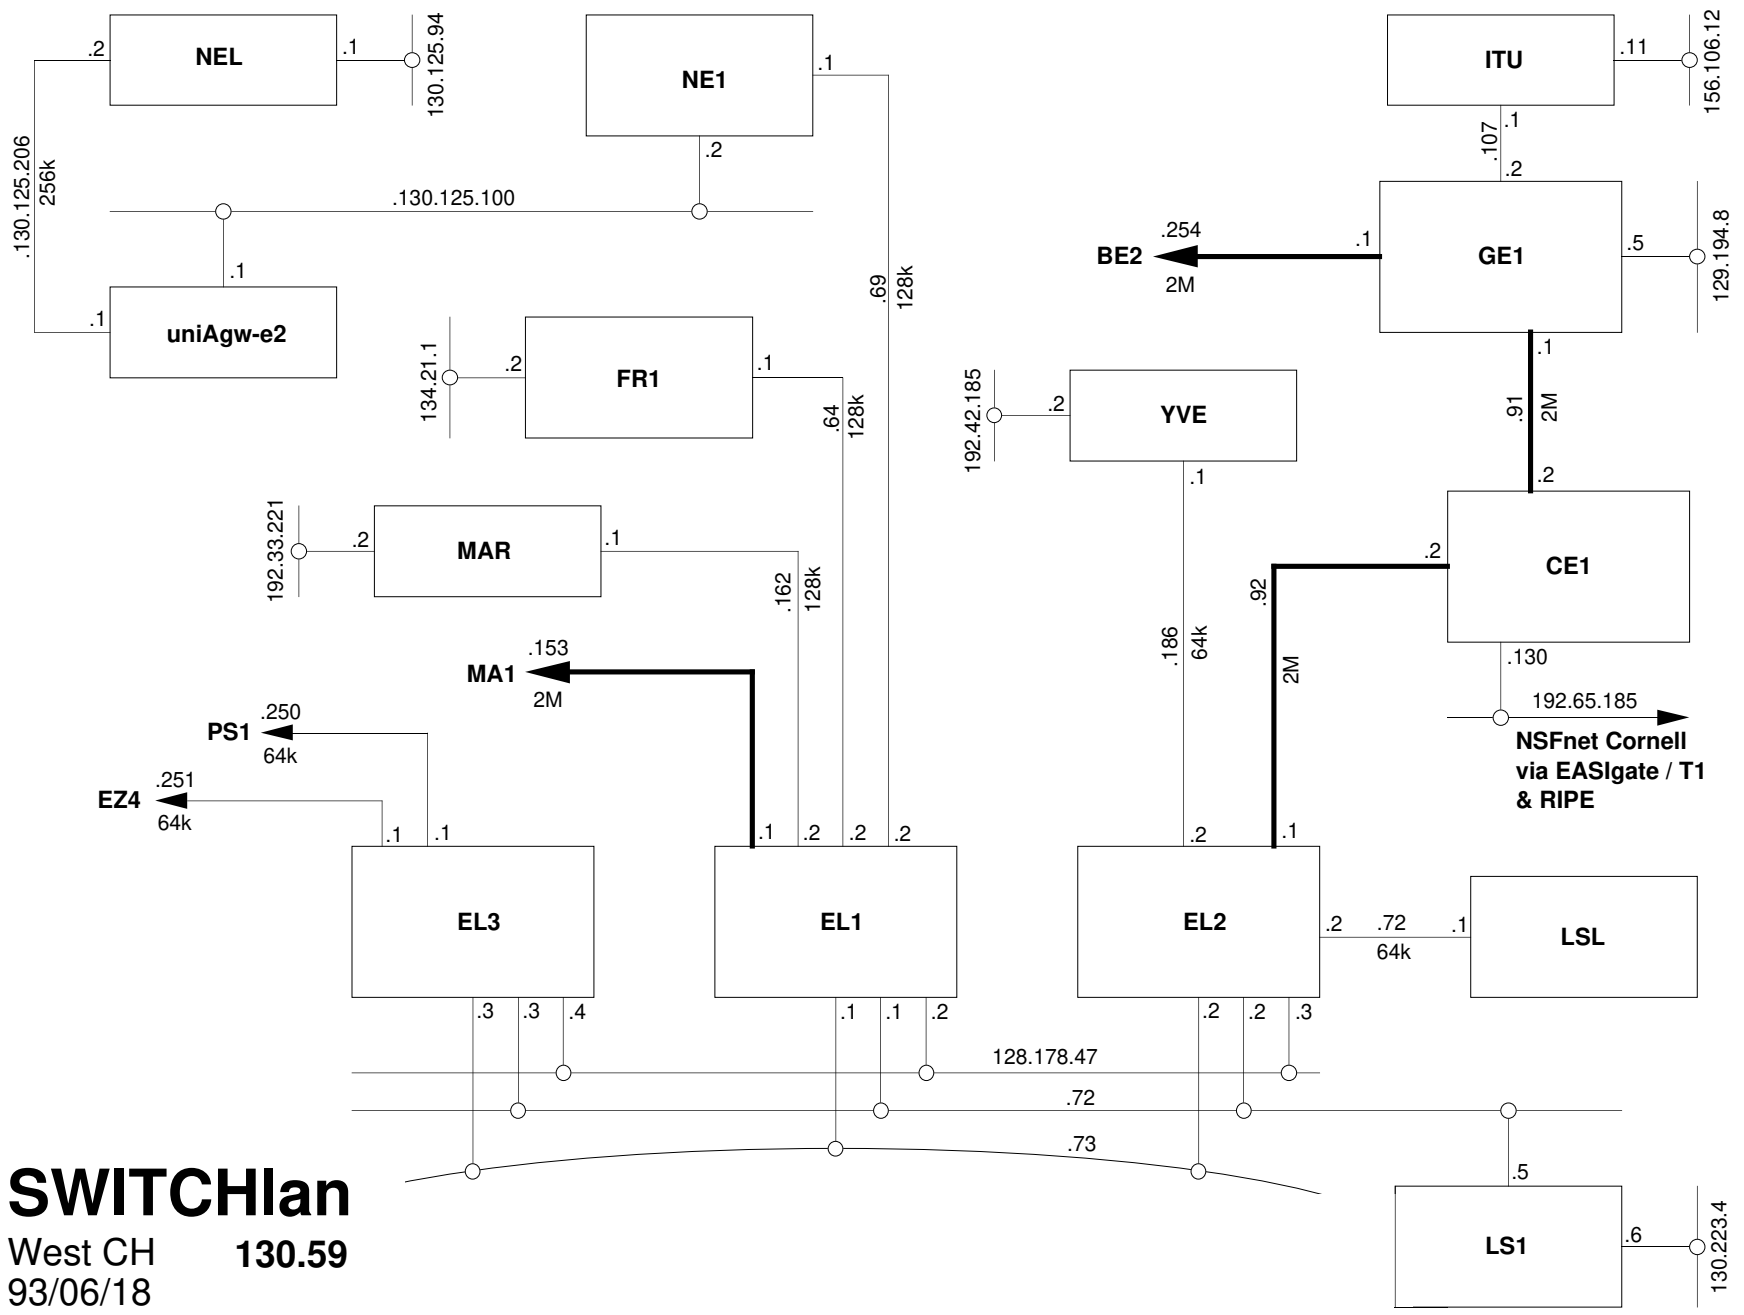

SWITCHlan 130.59

North-, East- & Central CH
93/06/18

© SWITCH

SWITCHlan 130.59

North-, East- & South CH
93/06/18

© SWITCH

SWITCHlan 130.59

East CH & Head Office
93/06/18

© SWITCH

SWITCHlan 130.59

SWITCH Central System

93.05.28

© SWITCH

SWITCHlan

Central CH 130.59

93/06/18

© SWITCH

SWITCHlan

West CH 130.59

93/06/18

© SWITCH

to RIPE via EBONE &
NSFnet Cornell
via EASlgate / T1

SWITCHlan

BackBone 130.59
93/06/18