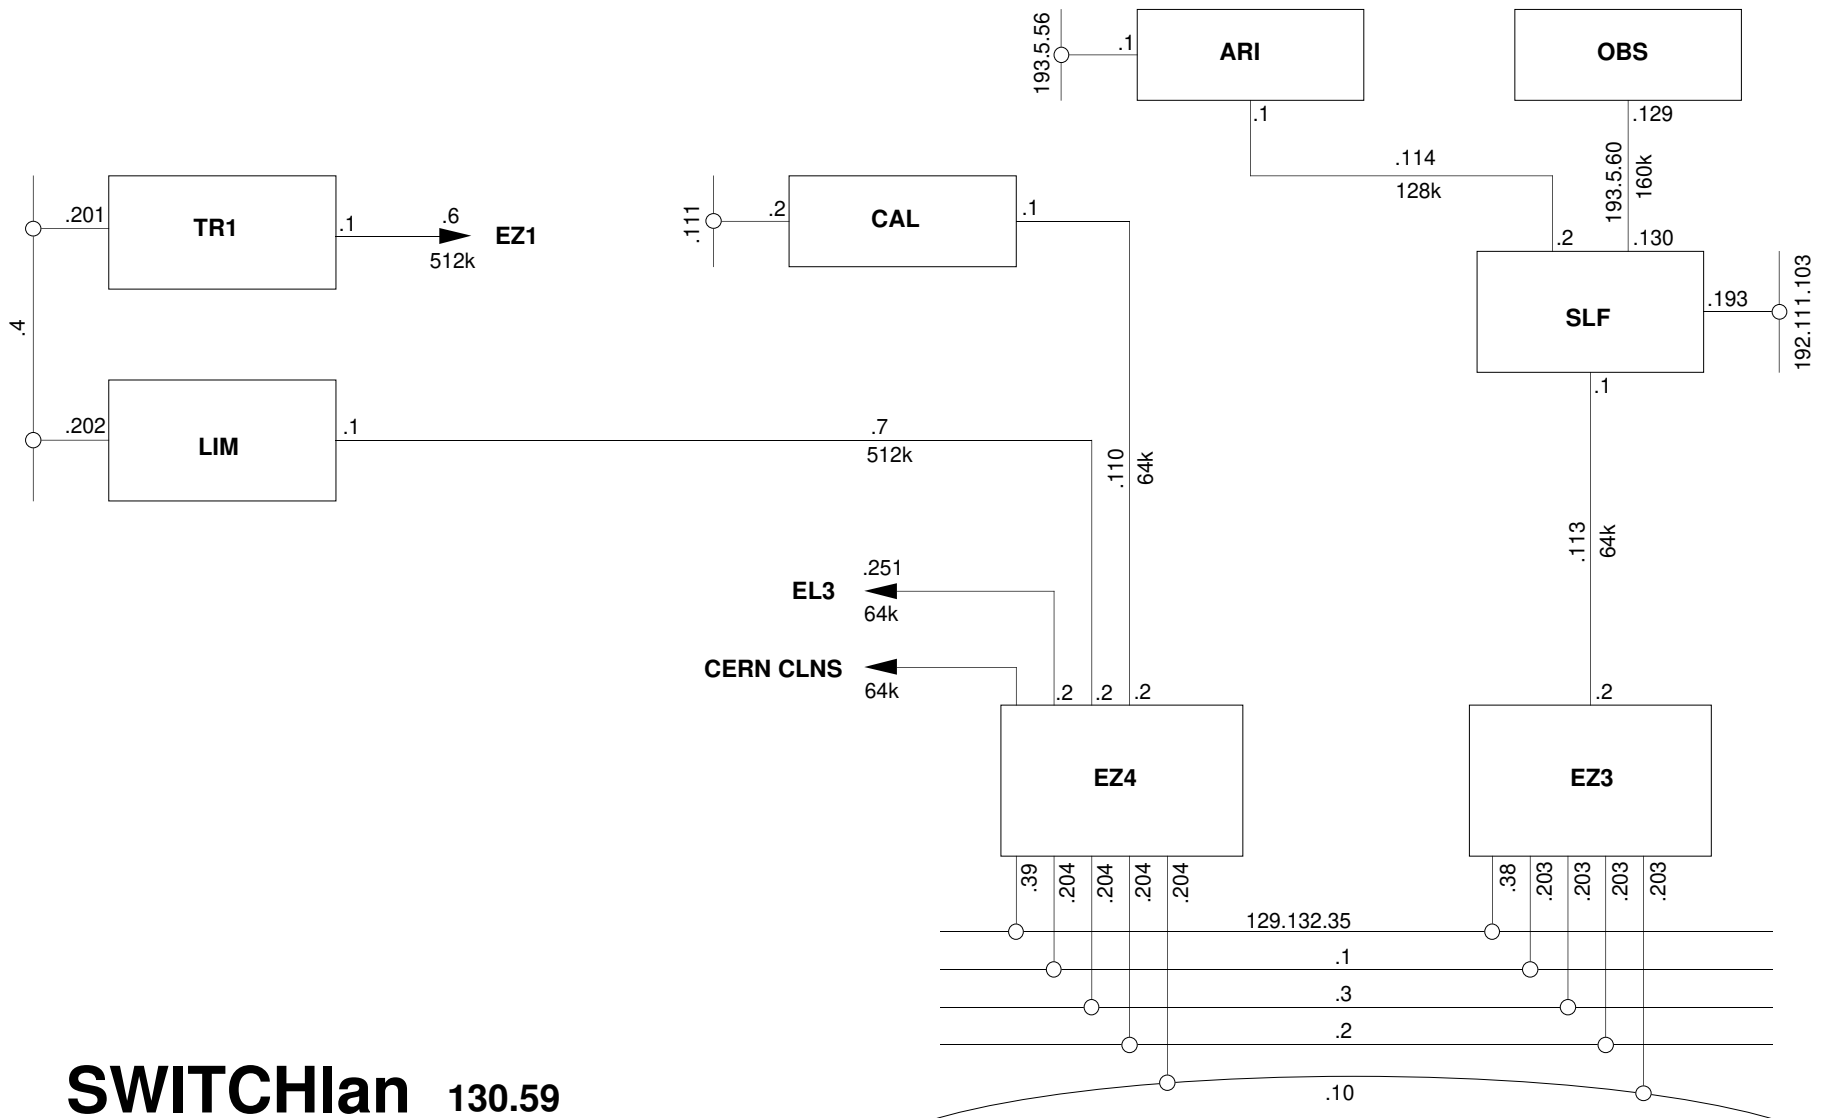

SWITCHlan 130.59

North-, East- & Central CH
93/06/18

© SWITCH

SWITCHlan 130.59

North-, East- & South CH
93/06/18

© SWITCH

SWITCHlan 130.59

East CH & Head Office
93/06/18

© SWITCH

SWITCHlan 130.59

SWITCH Central System

93.05.28

© SWITCH

SWITCHlan

Central CH 130.59

93/06/18

© SWITCH

SWITCHlan

West CH 130.59

93/06/18

© SWITCH

to RIPE via EBONE &
NSFnet Cornell
via EASlgate / T1

SWITCHlan

BackBone 130.59
93/06/18