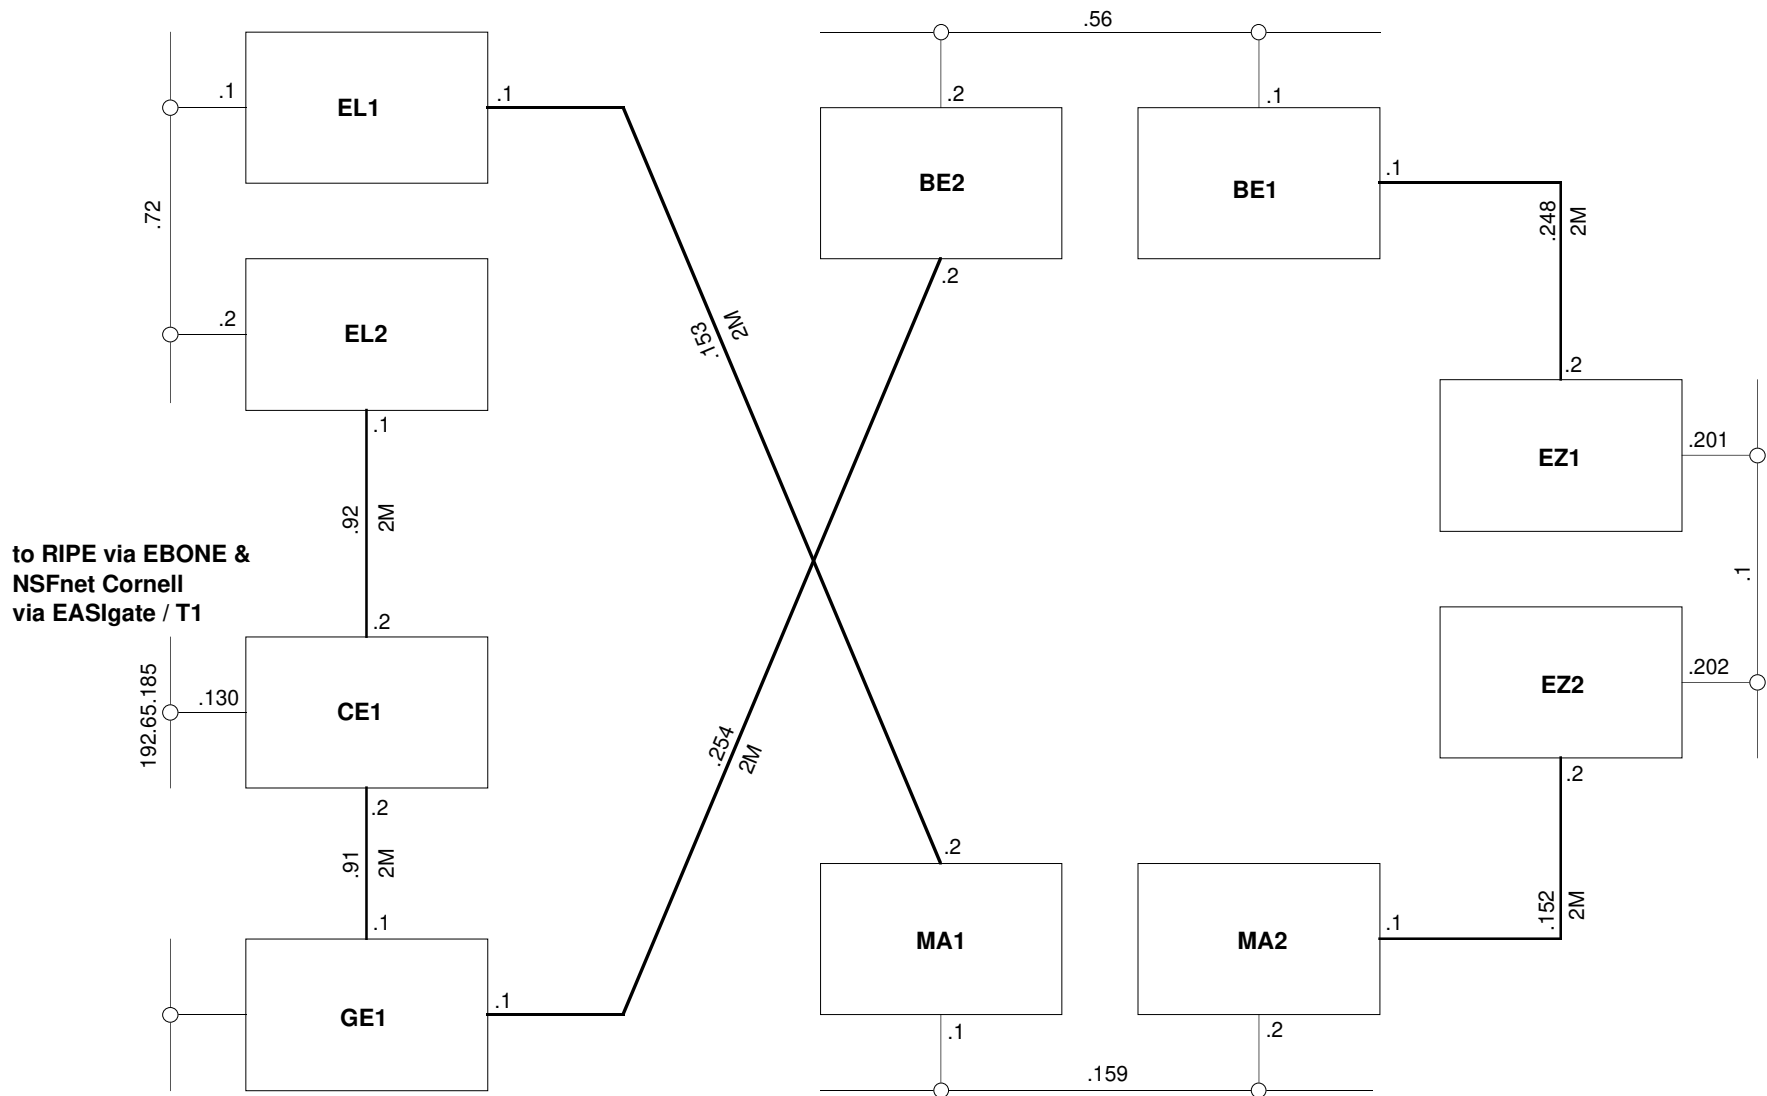

© SWITCH

SWITCHlan

West CH 130.59

93/06/18

© SWITCH

to RIPE via EBONE &
NSFnet Cornell
via EASlgate / T1

SWITCHlan

BackBone 130.59
93/06/18