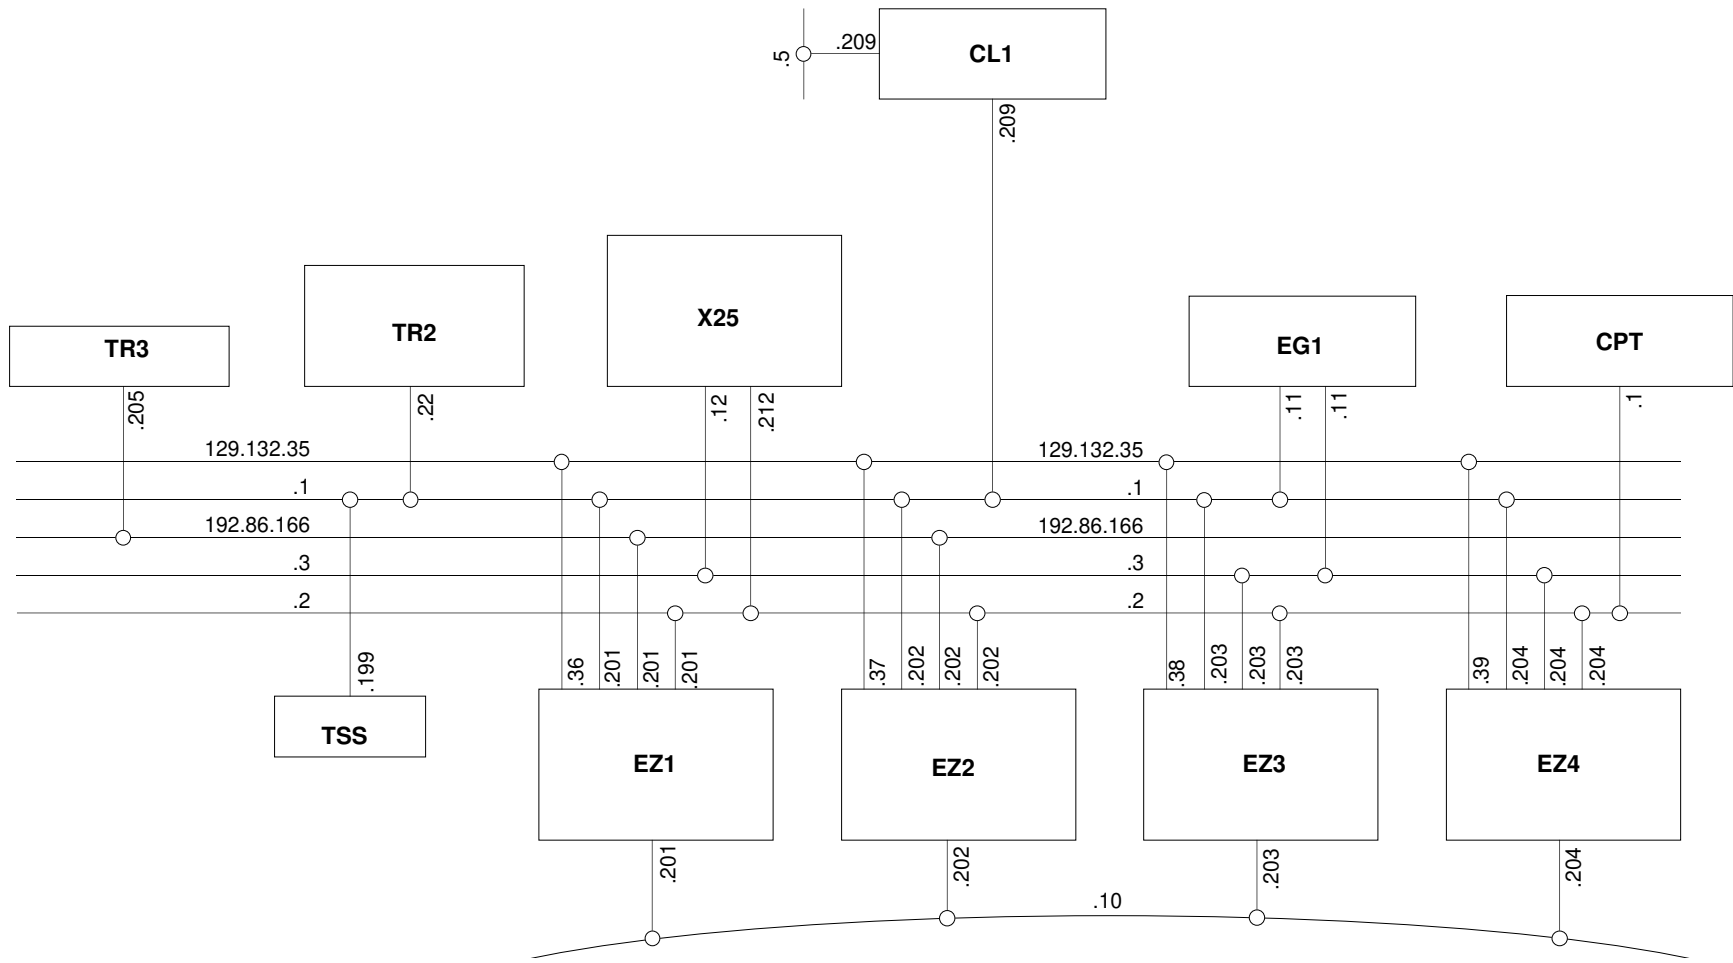

SWITCHlan 130.59

North-, East- & Central CH
93/06/18

© SWITCH

SWITCHlan 130.59

North-, East- & South CH
93/06/18

© SWITCH

SWITCHlan 130.59

East CH & Head Office
93/06/18

© SWITCH

SWITCHlan 130.59

SWITCH Central System

93.05.28

© SWITCH

SWITCHlan

Central CH 130.59

93/06/18

© SWITCH

SWITCHlan

West CH 130.59

93/06/18

© SWITCH

to RIPE via EBONE &
NSFnet Cornell
via EASlgate / T1

SWITCHlan

BackBone 130.59
93/06/18